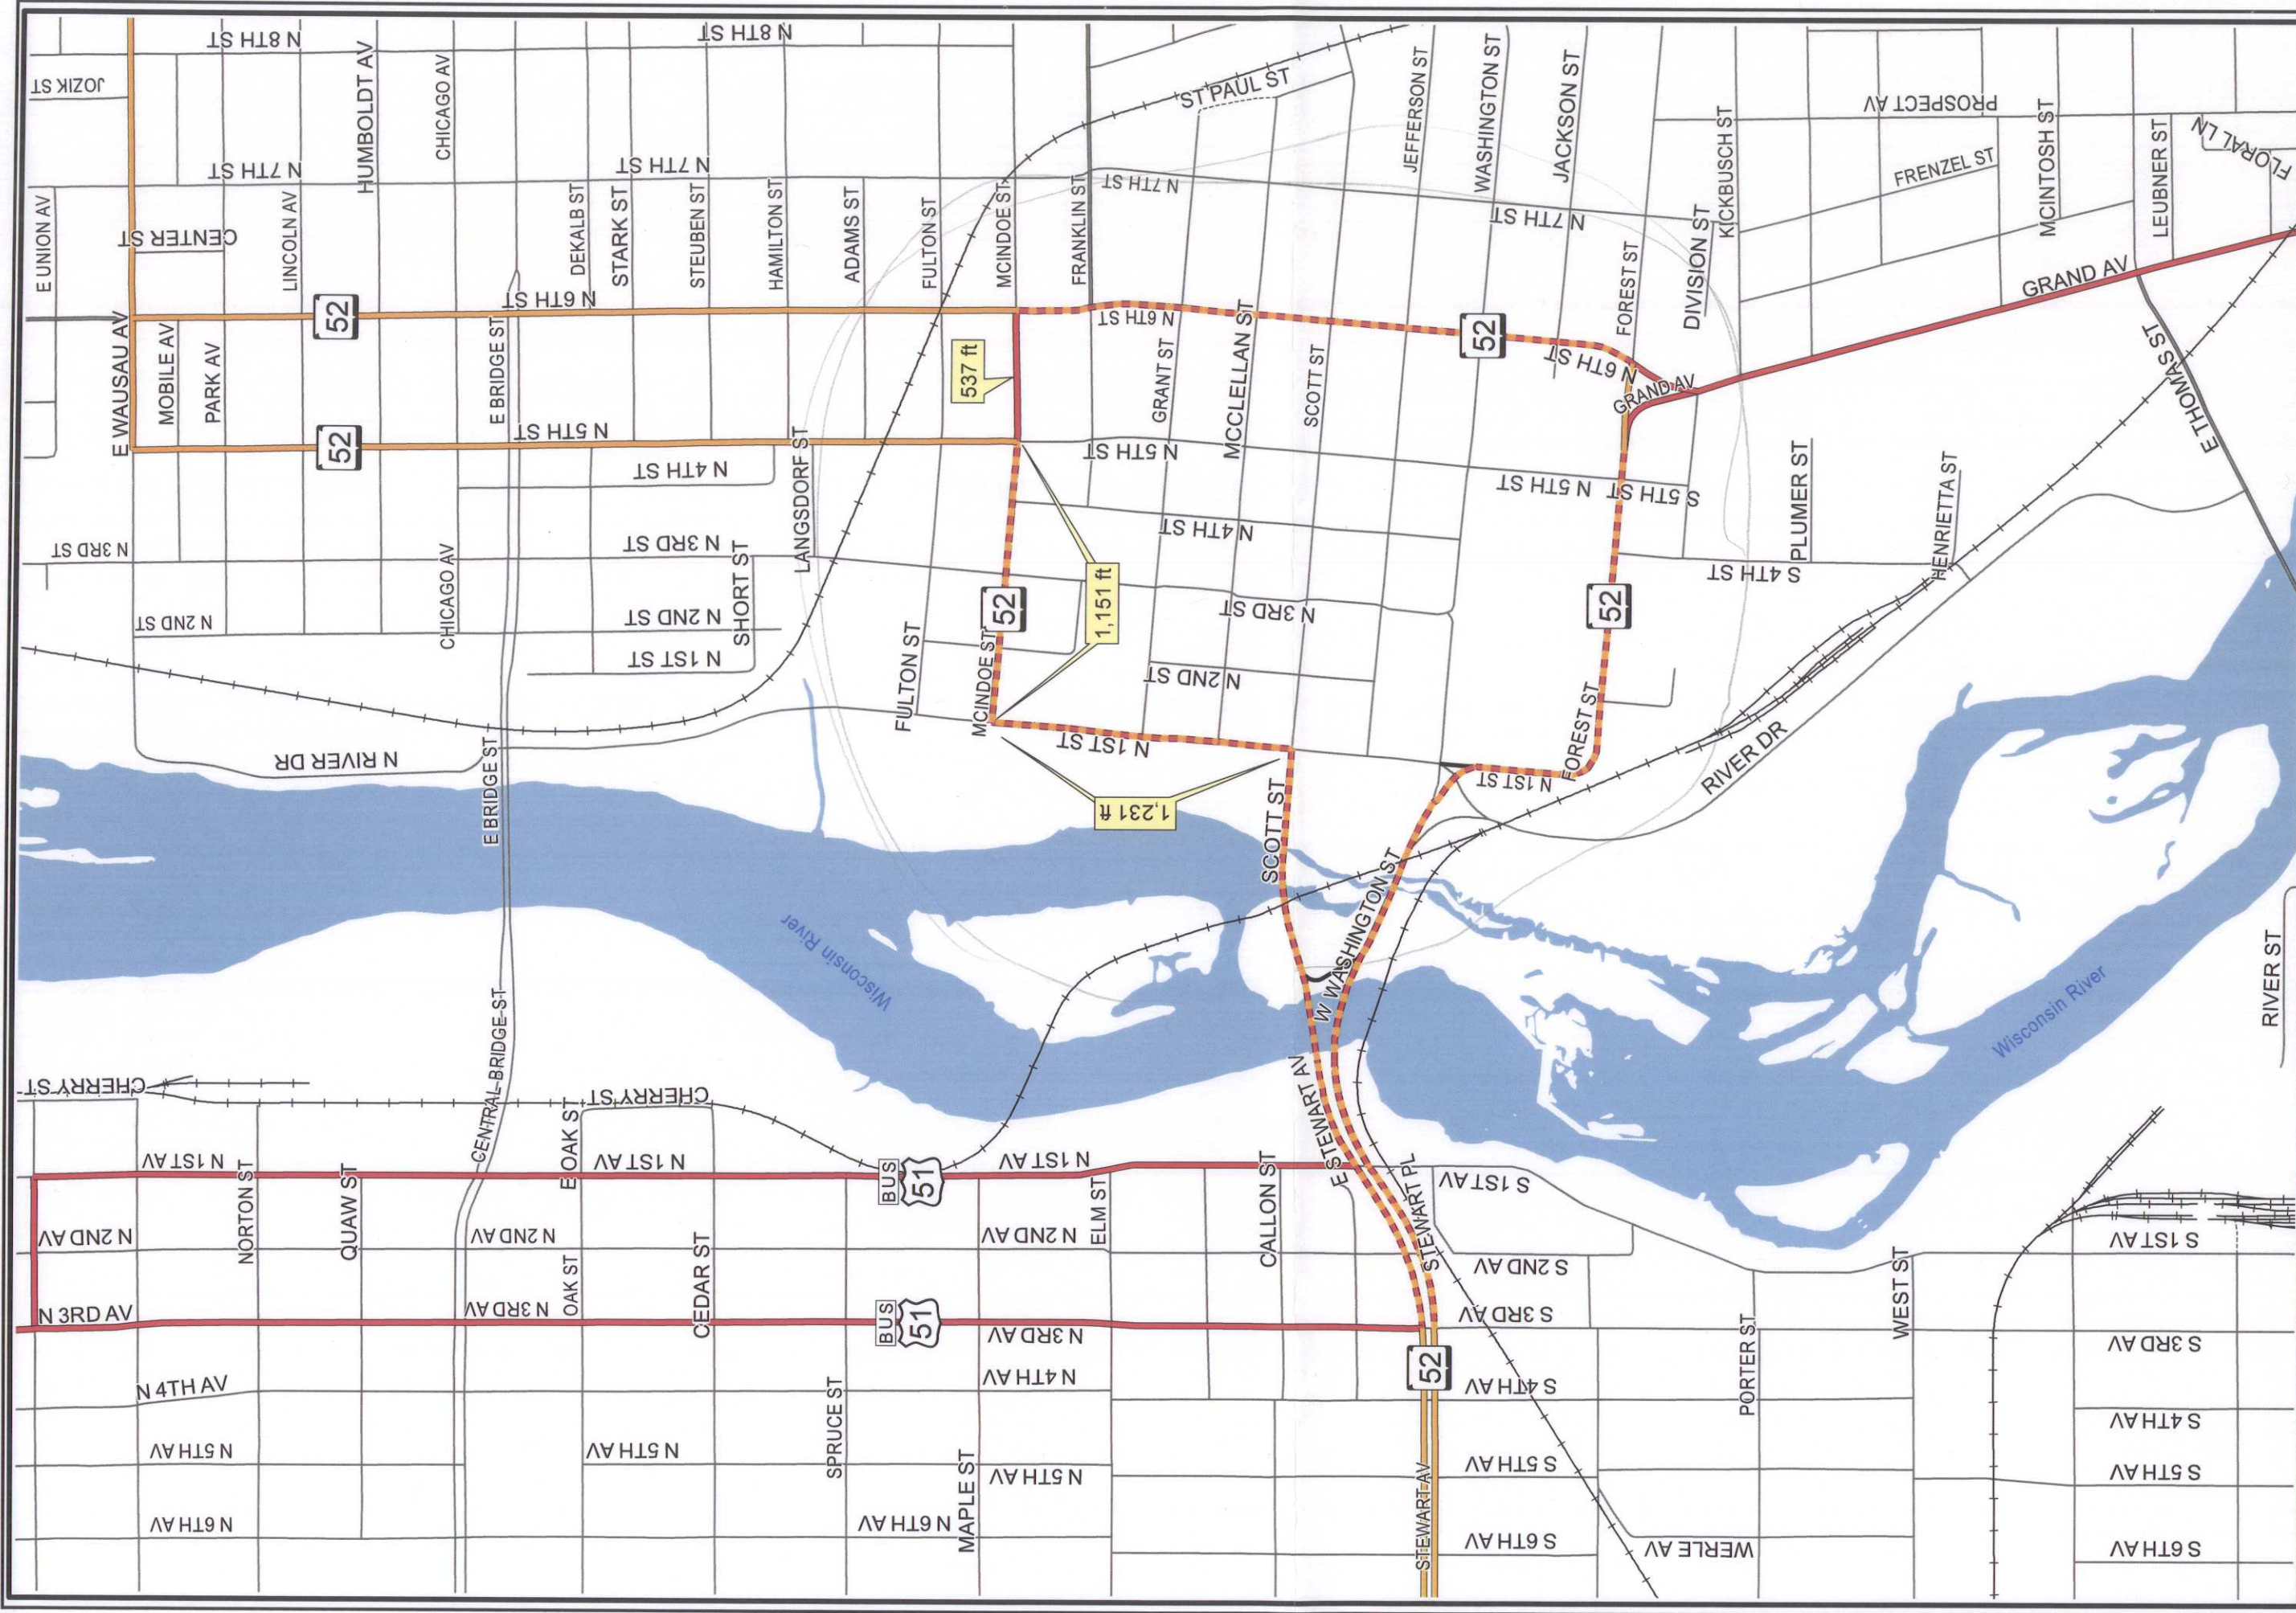

Proposed State Highway 52 & Business 51 Routes

NOTES:
 1. REPLICATION OF THIS MAP IS PROHIBITED WITHOUT THE WRITTEN CONSENT OF THE CITY OF WAUSAU ENGINEERING DEPT.
 2. THIS MAP WAS COVERED AND DEVELOPED BY THE CITY OF WAUSAU AND MARATHON COUNTY GIS. THE CITY AND COUNTY ASSUME NO RESPONSIBILITY FOR THE ACCURACY OF THE INFORMATION CONTAINED HEREIN.
 3. MAP FEATURES DEVELOPED FROM APRIL 2010 AERIAL PHOTOGRAPHY.

- State Highway 52
- Proposed State Highway 52
- Business 51
- County Highways
- Local Roads
- Private Roads
- Railroad
- Proposed State Highway 52
- Proposed Highway 52
- Proposed State Highway 52
- Proposed Highway 52
- Proposed Business 51

Existing State Highway 52 & Business 51 Routes

- - - State Highway 52
- State Highway 52
- Business 51
- County Highways
- Local Roads
- - - Private Roads
- Railroad

NOTES:
 1. REPLICATION OF THIS MAP IS PROHIBITED WITHOUT THE WRITTEN CONSENT OF THE CITY OF WAUSAU ENGINEERING DEPT.
 2. THIS MAP WAS COMPILED AND DESIGNED BY WAUSAU AND MARATHON COUNTY GIS. THE CITY AND COUNTY ASSUME NO RESPONSIBILITY FOR THE ACCURACY OF THE INFORMATION CONTAINED HEREIN.
 3. MAP FEATURES DEVELOPED FROM APRIL 2010 AERIAL PHOTOGRAPHY.